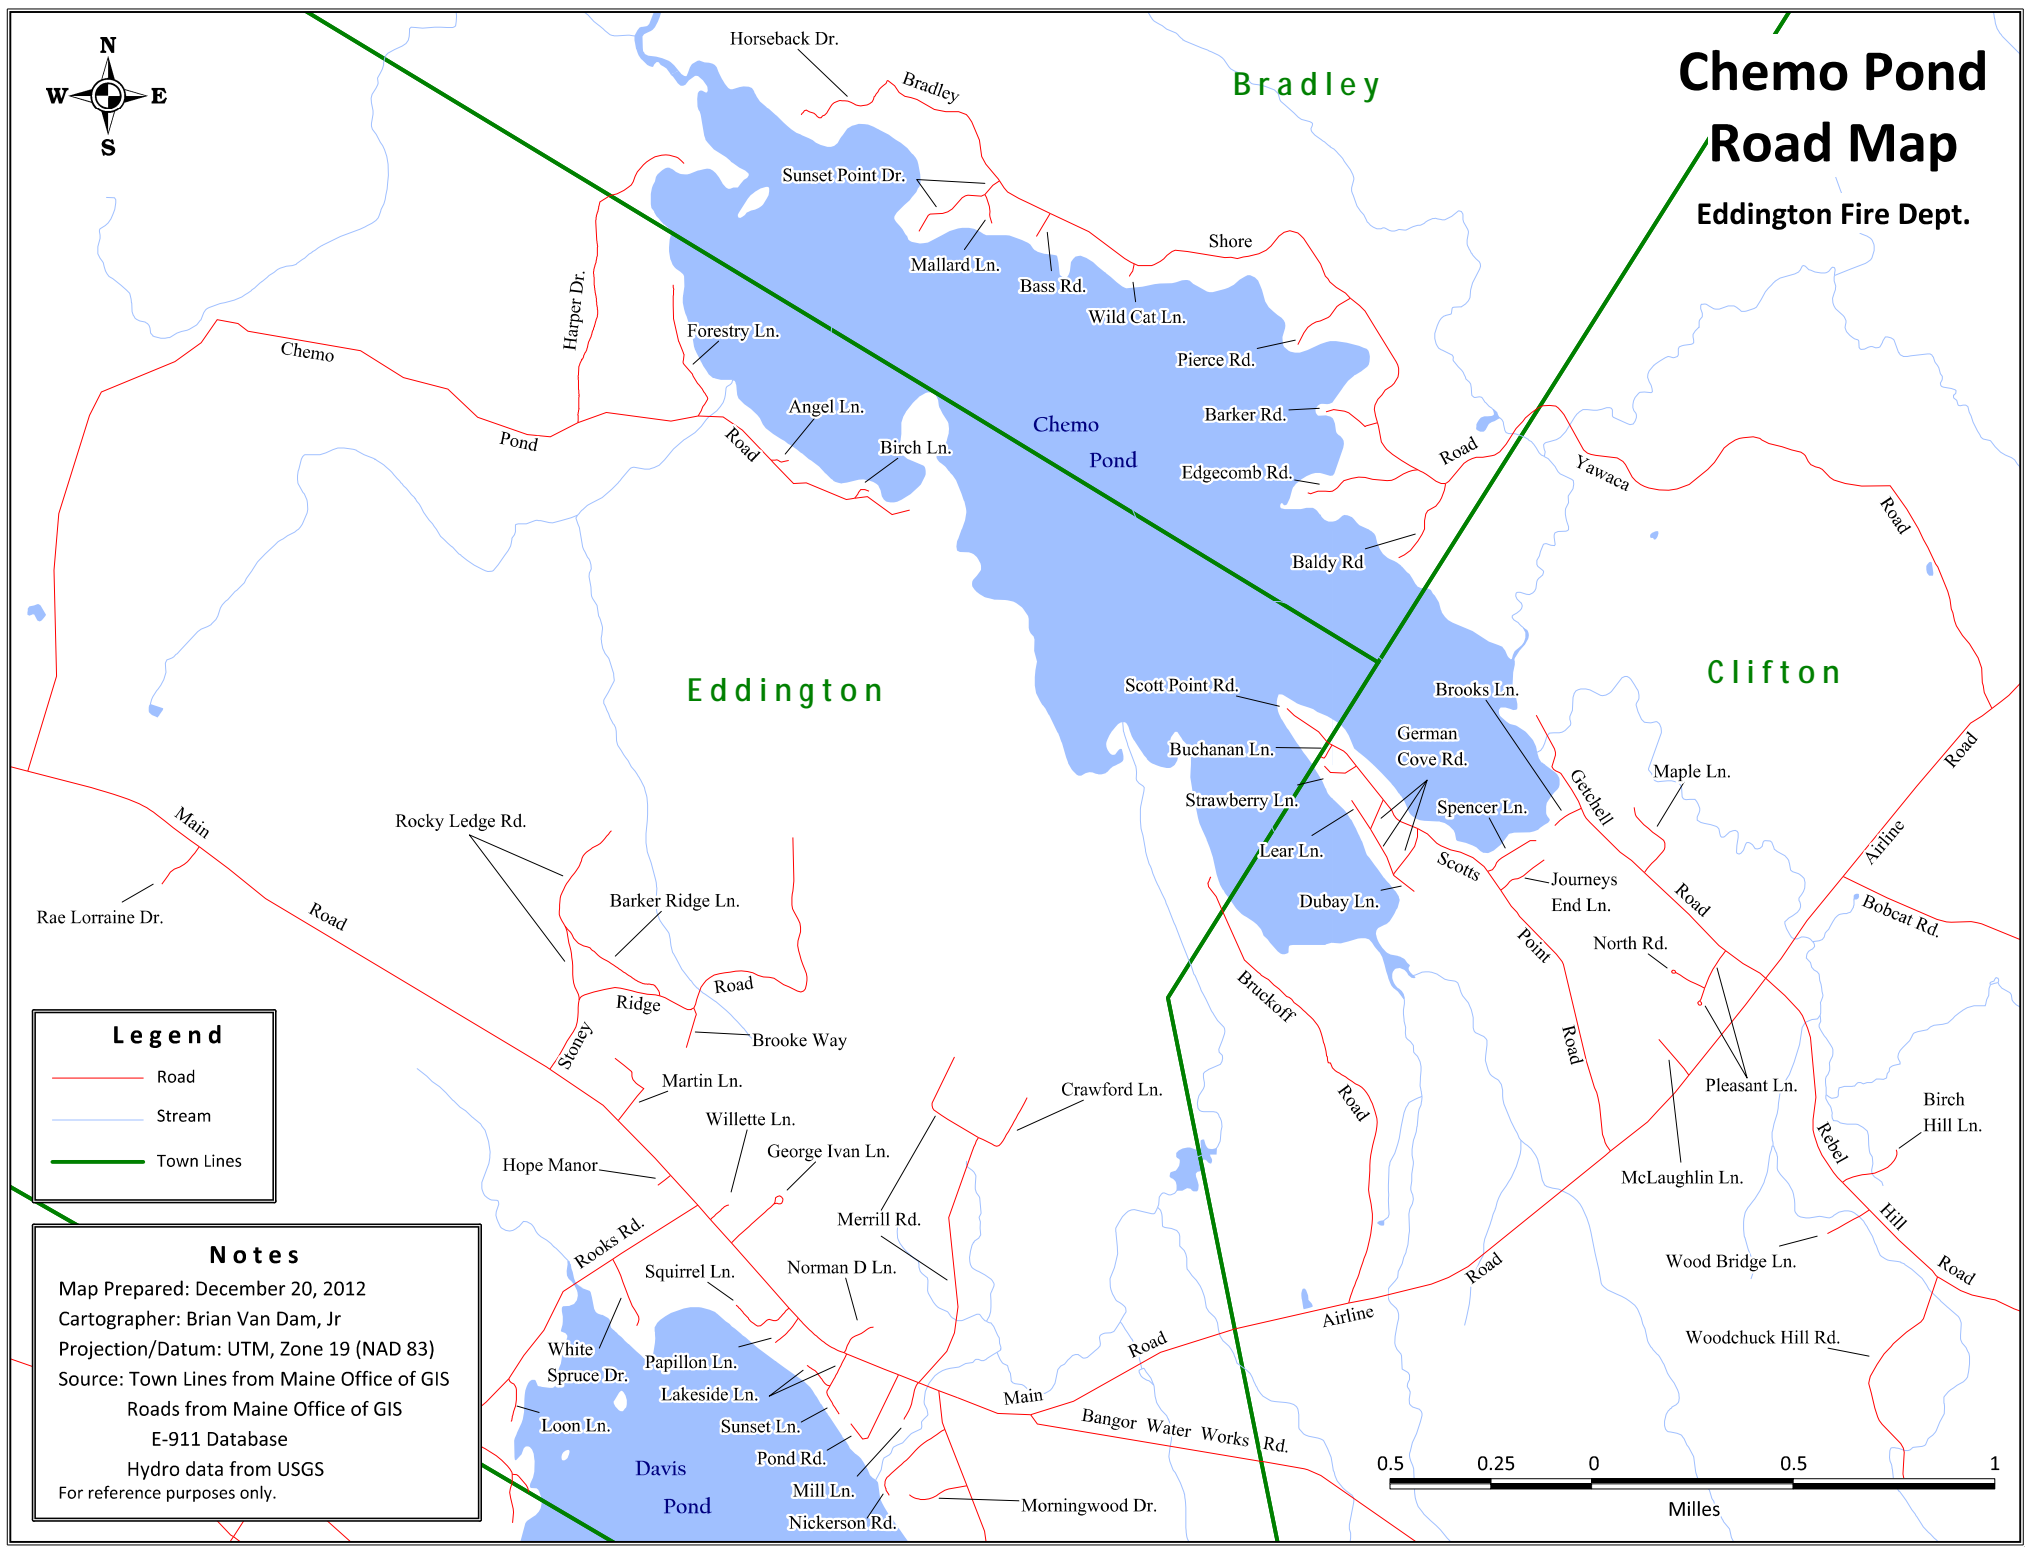

Chemo Pond Road Map

Eddington Fire Dept.

Legend

- Road
- Stream
- Town Lines

Notes

Map Prepared: December 20, 2012
Cartographer: Brian Van Dam, Jr
Projection/Datum: UTM, Zone 19 (NAD 83)
Source: Town Lines from Maine Office of GIS
Roads from Maine Office of GIS
E-911 Database
Hydro data from USGS
For reference purposes only.